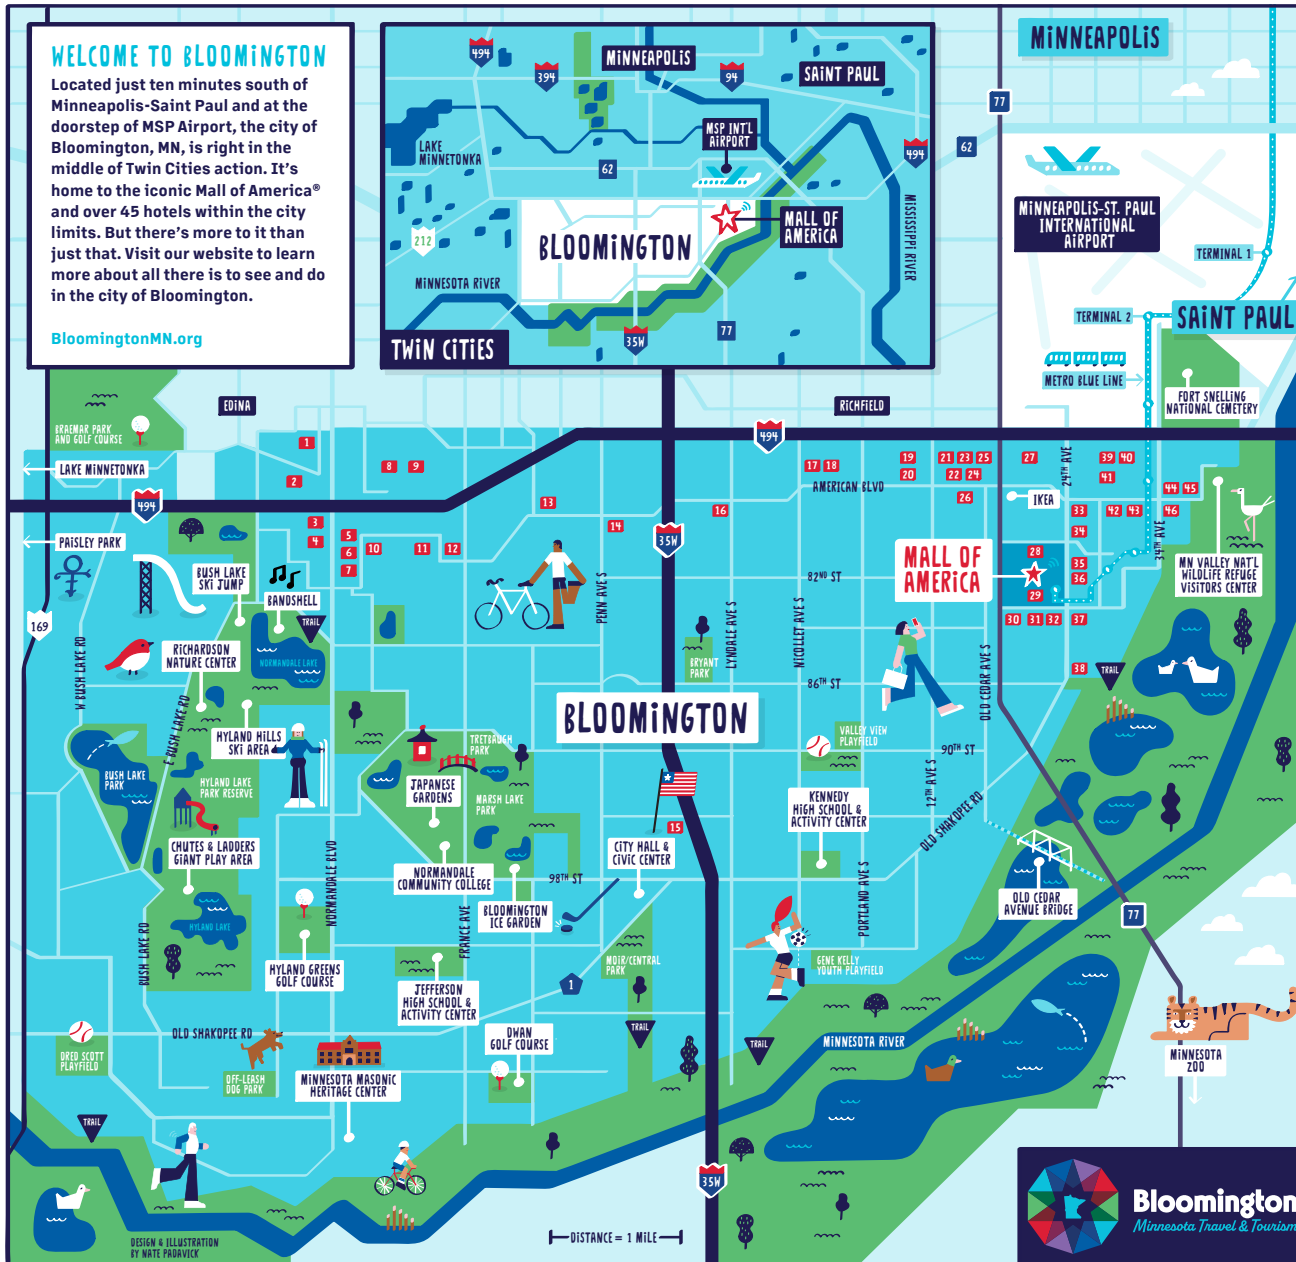

WELCOME TO BLOOMINGTON

Located just ten minutes south of Minneapolis-Saint Paul and at the doorstep of MSP Airport, the city of Bloomington, MN, is right in the middle of Twin Cities action. It's home to the iconic Mall of America® and over 45 hotels within the city limits. But there's more to it than just that. Visit our website to learn more about all there is to see and do in the city of Bloomington.

BloomingtonMN.org